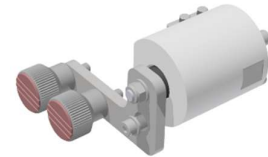

6. Brake Pedal Assembly
UFO-5-3000-0033

Includes:
1x brake arm assembly
different screw lengths for brake pedal
**ships preassembled*

7. Brake Sensor Assembly**UFO-5-3000-0029**Includes:

1x brake sensor

1x brake rod

1x eye joint

ships preassembled*8. Linear Motor Unit****UFO-5-2000-0001**Includes:

1x acceleration motor

ships preassembled*9. Steering Sensor Assembly****UFO-5-4000-0038**Includes:

1x steering sensor

housing & screws

ships preassembled*10. Seat Rail Mounting Right****UFO-5-1000-0006**Includes:

1x seat rail mounting right

sheet metal rails in 3 different lengths

ships preassembled*11. Seat Rail Mounting Left****UFO-5-1000-0010**Includes: