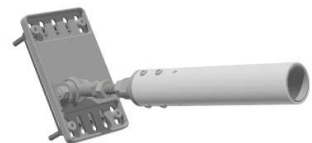

1. Pinion 35
UFO-5-4000-0004

Includes:
1x pinion

2. Steering Segment Assembly
UFO-5-4000-0003

Includes:
1x steering ring
**ships preassembled*

3. Steering Wheel Mount
UFO-5-4000-0020

Includes:
1x steering wheel clamp
**ships preassembled*

4. Steering Motor Assembly
UFO-5-4000-0040

Includes:
1x steering motor
1x pinion
**ships preassembled*

5. Brake Motor Assembly
UFO-5-3000-0031

Includes:
1x brake motor
sheet metal protection
**ships preassembled*

6. Brake Pedal Assembly
UFO-5-3000-0033

Includes:
1x brake arm assembly
different screw lengths for brake pedal
**ships preassembled*

7. Brake Sensor Assembly**UFO-5-3000-0029**Includes:

1x brake sensor

1x brake rod