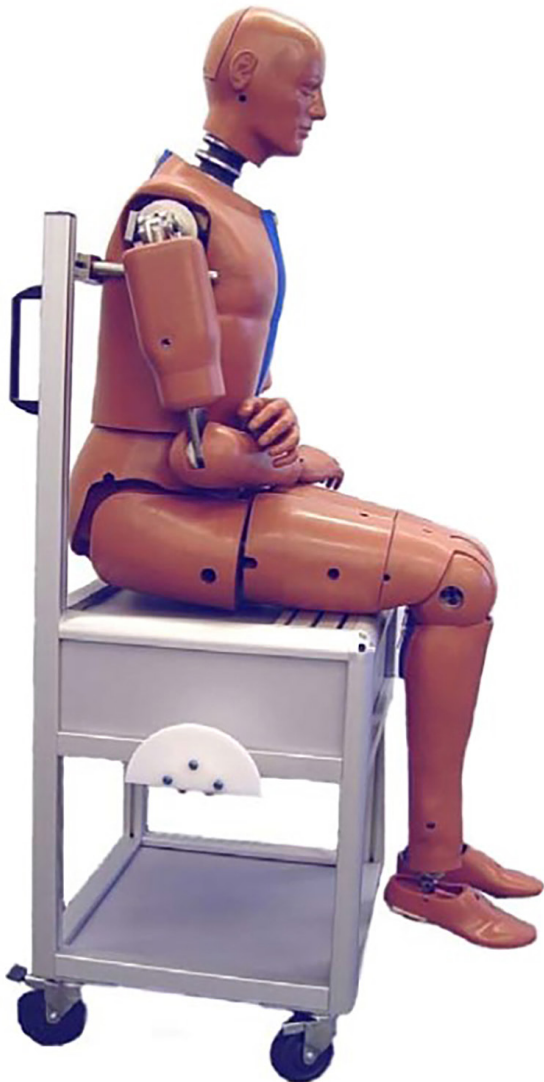

STORAGE/TRANSPORT CHAIR FOR THE HYBRID III ADULTS

MODEL 912-0000

Humanetics offers a dummy chair that is ideal for crash test dummy storage and transportation within the laboratory or testing facility. The Model 912-0000 is designed for use with the Hybrid III 95th Percentile Large Male, the Hybrid III 50th Percentile Male and the Hybrid III 5th Percentile Small Female.

Dummy Chair Features:

- Light weight
- Solid framework
- Recessed seat panel
- Upper shelf enclosed on three sides for storage of dummy documentations tools, etc.
- Storage Spool for dummy cabling
- Heavy duty swivel casters with brakes
- Posts adjustable for height and width
- Handles adjustable for height
- Open lower storage shelf