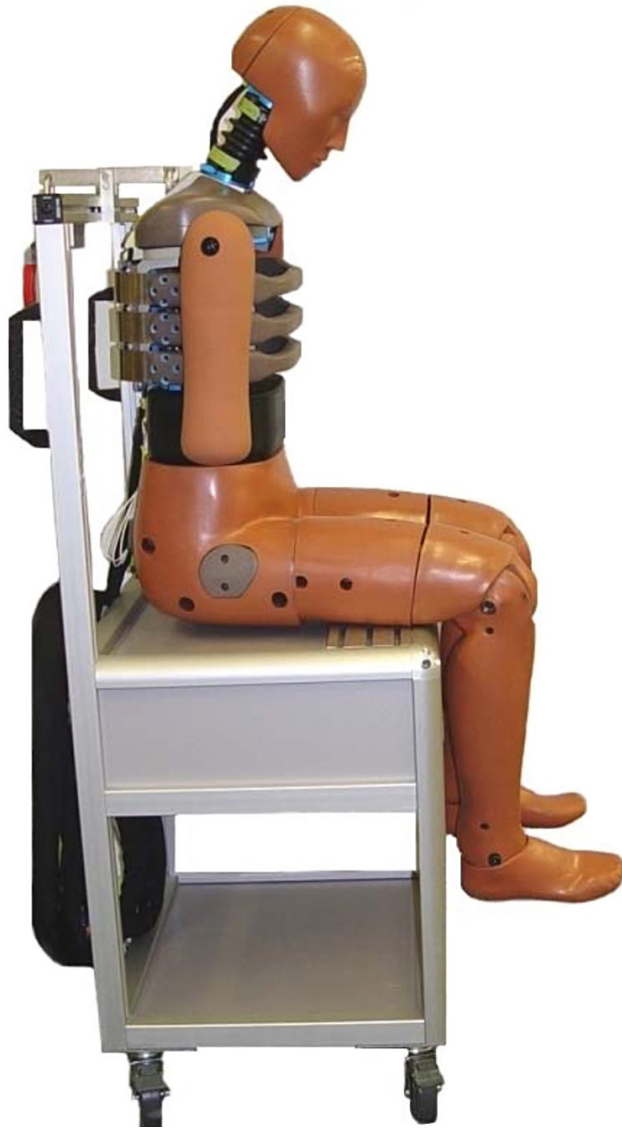

# STORAGE/TRANSPORT CHAIR FOR THE EUROSID-I AND ES-2 AND ES-2re

MODEL 490-6926

Humanetics offers a dummy chair that is ideal for crash test dummy storage and transportation within the laboratory or testing facility. The Model 490-6926 is designed for use with the EuroSID-I and the ES-2 dummies.

## Dummy Chair Features:

- Light weight
- Solid framework
- Recessed seat panel
- Upper shelf enclosed on three sides for storage of dummy documentations tools, etc.
- Storage Spool for dummy cabling
- Heavy duty swivel casters with brakes
- Posts adjustable for height and width
- Handles adjustable for height
- Open lower storage shelf