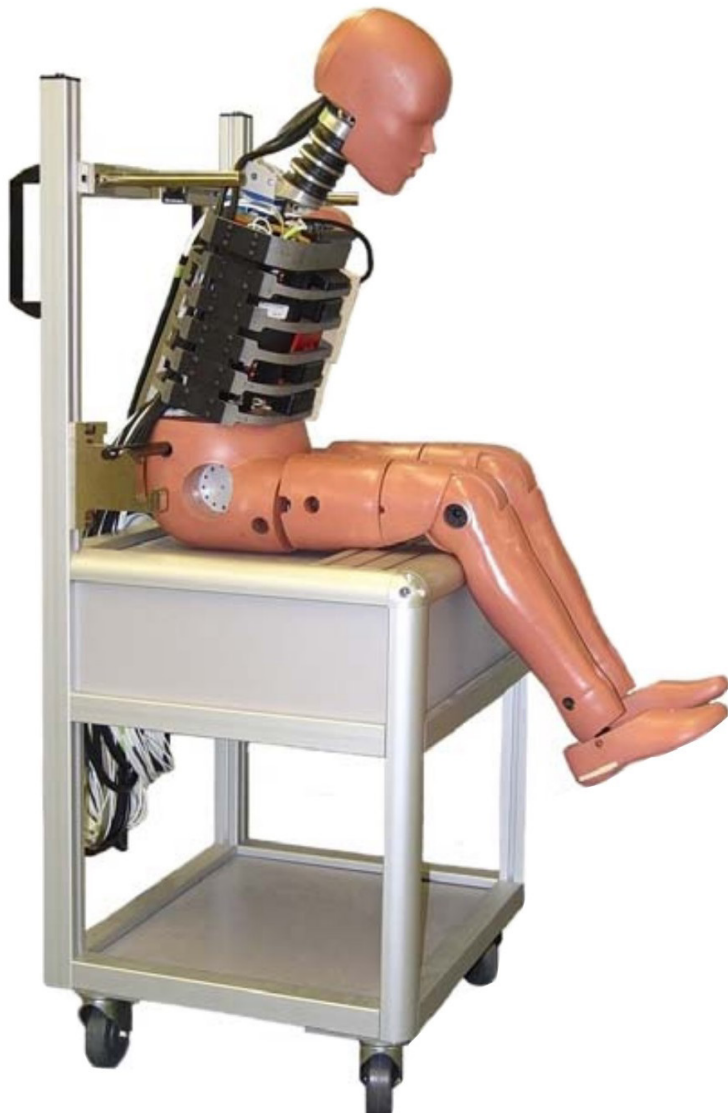

STORAGE/TRANSPORT CHAIR FOR THE DOT/SID AND SID-IIs

MODEL 6825

Humanetics offers a dummy chair that is ideal for crash test dummy storage and transportation within the laboratory or testing facility. The Model 6825 is designed for use with the DOT/SID and the SID-IIs dummies.

Dummy Chair Features:

- Light weight
- Solid framework
- Recessed seat panel
- Upper shelf enclosed on three sides for storage of dummy documentations tools, etc.
- Storage Spool for dummy cabling
- Heavy duty swivel casters with brakes
- Posts adjustable for height and width
- Handles adjustable for height
- Open lower storage shelf